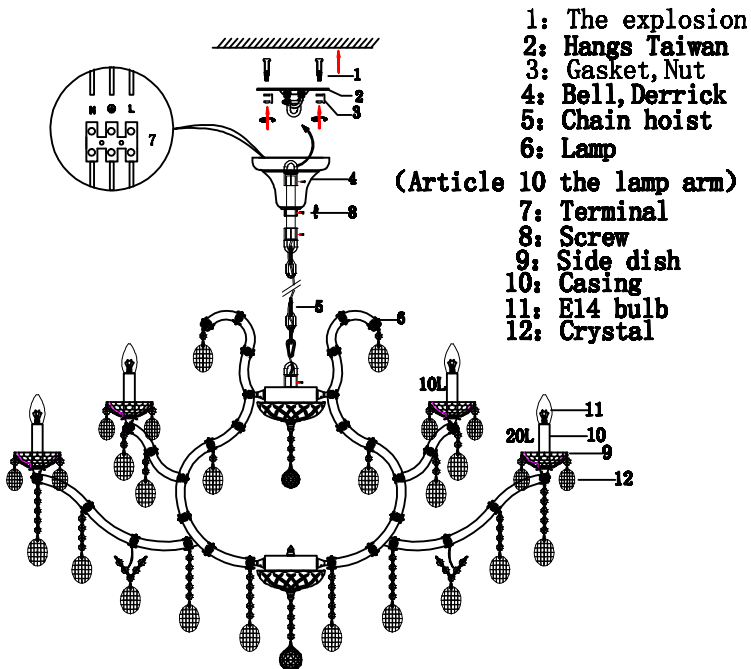

Specification of installation

In order to ensure safety use, please notice the following items:

- . Read and understand the whole Specification.
- . Suitable for the use of 220~240v and 50~60Hz.
- . Please wear gloves as installment and avoid rot on the surface of plating.
- . Must be installed on the fixed places and be checked annually.
- . Please turn off the lighting source by soft cloth as cleaning prohibited to use of rotted detergent.
- . Please connect with the local sales service centhr when there are any abnormality.

CEILING PAN SIZE

FIXTURE SIZE:

Product coding: HOLLYWOOD SP20+10

 2":120Pcs
 2.5":175Pcs
 40#:1Pc
 50#:1Pc

- | | | | | |
|---|---|---|--|---|
| <p>A</p>  14#/1+2.5"
10Pcs | <p>B</p>  14#/1+2"
120Pcs | <p>C</p>  14#/2+2.5"
10Pcs | <p>D</p>  14#/2-2.5"
10Pcs | <p>E</p>  14#/1+2.5"
10Pcs |
| <p>F</p>  14#/5 2.5"
20Pcs | <p>G</p>  14#/4+2.5"
20Pcs | <p>H</p>  14#/5 2.5"
10Pcs | <p>I</p>  14#/4+2.5"
10Pcs | <p>J</p>  14#/4+2.5"
5Pcs |
| <p>K</p>  14#/4+50#
1Pc | <p>L</p>  14#/3+10#
1Pc | <p>M</p>  11#/7+2.5"
10Pcs | <p>N</p>  14#/11-2.5"
10PCS | |
| <p>O</p>  11#/9+2+2.5"
20PCS | <p>P</p>  14#/9 1 2.5"
10PCS | <p>Q</p>  14#/7+1+2.5"
10PCS | | |
| <p>R</p>  14#/7+3+2.5"
10PCS | | | | |