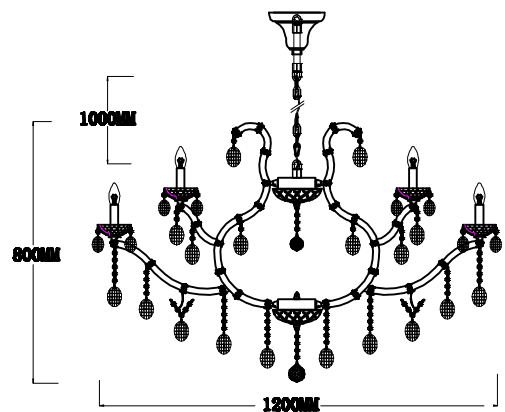

Specification of installation

In order to ensure safety use, please notice the following items:

- . Read and understand the whole Specification.
- . Suitable for the use of 220~240v and 50~60Hz.
- . Please wear gloves as installment and avoid rot on the surface of plating.
- . Must be installed on the fixed places and be checked annually.
- . Please turn off the lighting source by soft cloth as cleaning prohibited to use of rotted detergent.
- . Please connect with the local sales service centhr when there are any abnormality.

CEILING PAN SIZE

FIXTURE SIZE:

Product coding: HOLLYWOOD SP20+10

 2":120Pcs
 2.5":175Pcs
 40#:1Pc
 50#:1Pc

- | | | | | |
|---|---|---|--|---|
| <p>A</p>  14#/1+2.5"
10Pcs | <p>B</p>  14#/1+2"
120Pcs | <p>C</p>  14#/2+2.5"
10Pcs | <p>D</p>  14#/2-2.5"
10Pcs | <p>E</p>  14#/1+2.5"
10Pcs |
| <p>F</p>  14#/5 2.5"
20Pcs | <p>G</p>  14#/4+2.5"
20Pcs | <p>H</p>  14#/5 2.5"
10Pcs | <p>I</p>  14#/4+2.5"
10Pcs | <p>J</p>  14#/4+2.5"
5Pcs |
| <p>K</p>  14#/4+50#
1Pc | <p>L</p>  14#/3+10#
1Pc | <p>M</p>  11#/7+2.5"
10Pcs | <p>N</p>  14#/11-2.5"
10PCS | |
| <p>O</p>  11#/9+2+2.5"
20PCS | <p>P</p>  14#/9 1 2.5"
10PCS | <p>Q</p>  14#/7+1+2.5"
10PCS | | |
| <p>R</p>  14#/7+3+2.5"
10PCS | | | | |