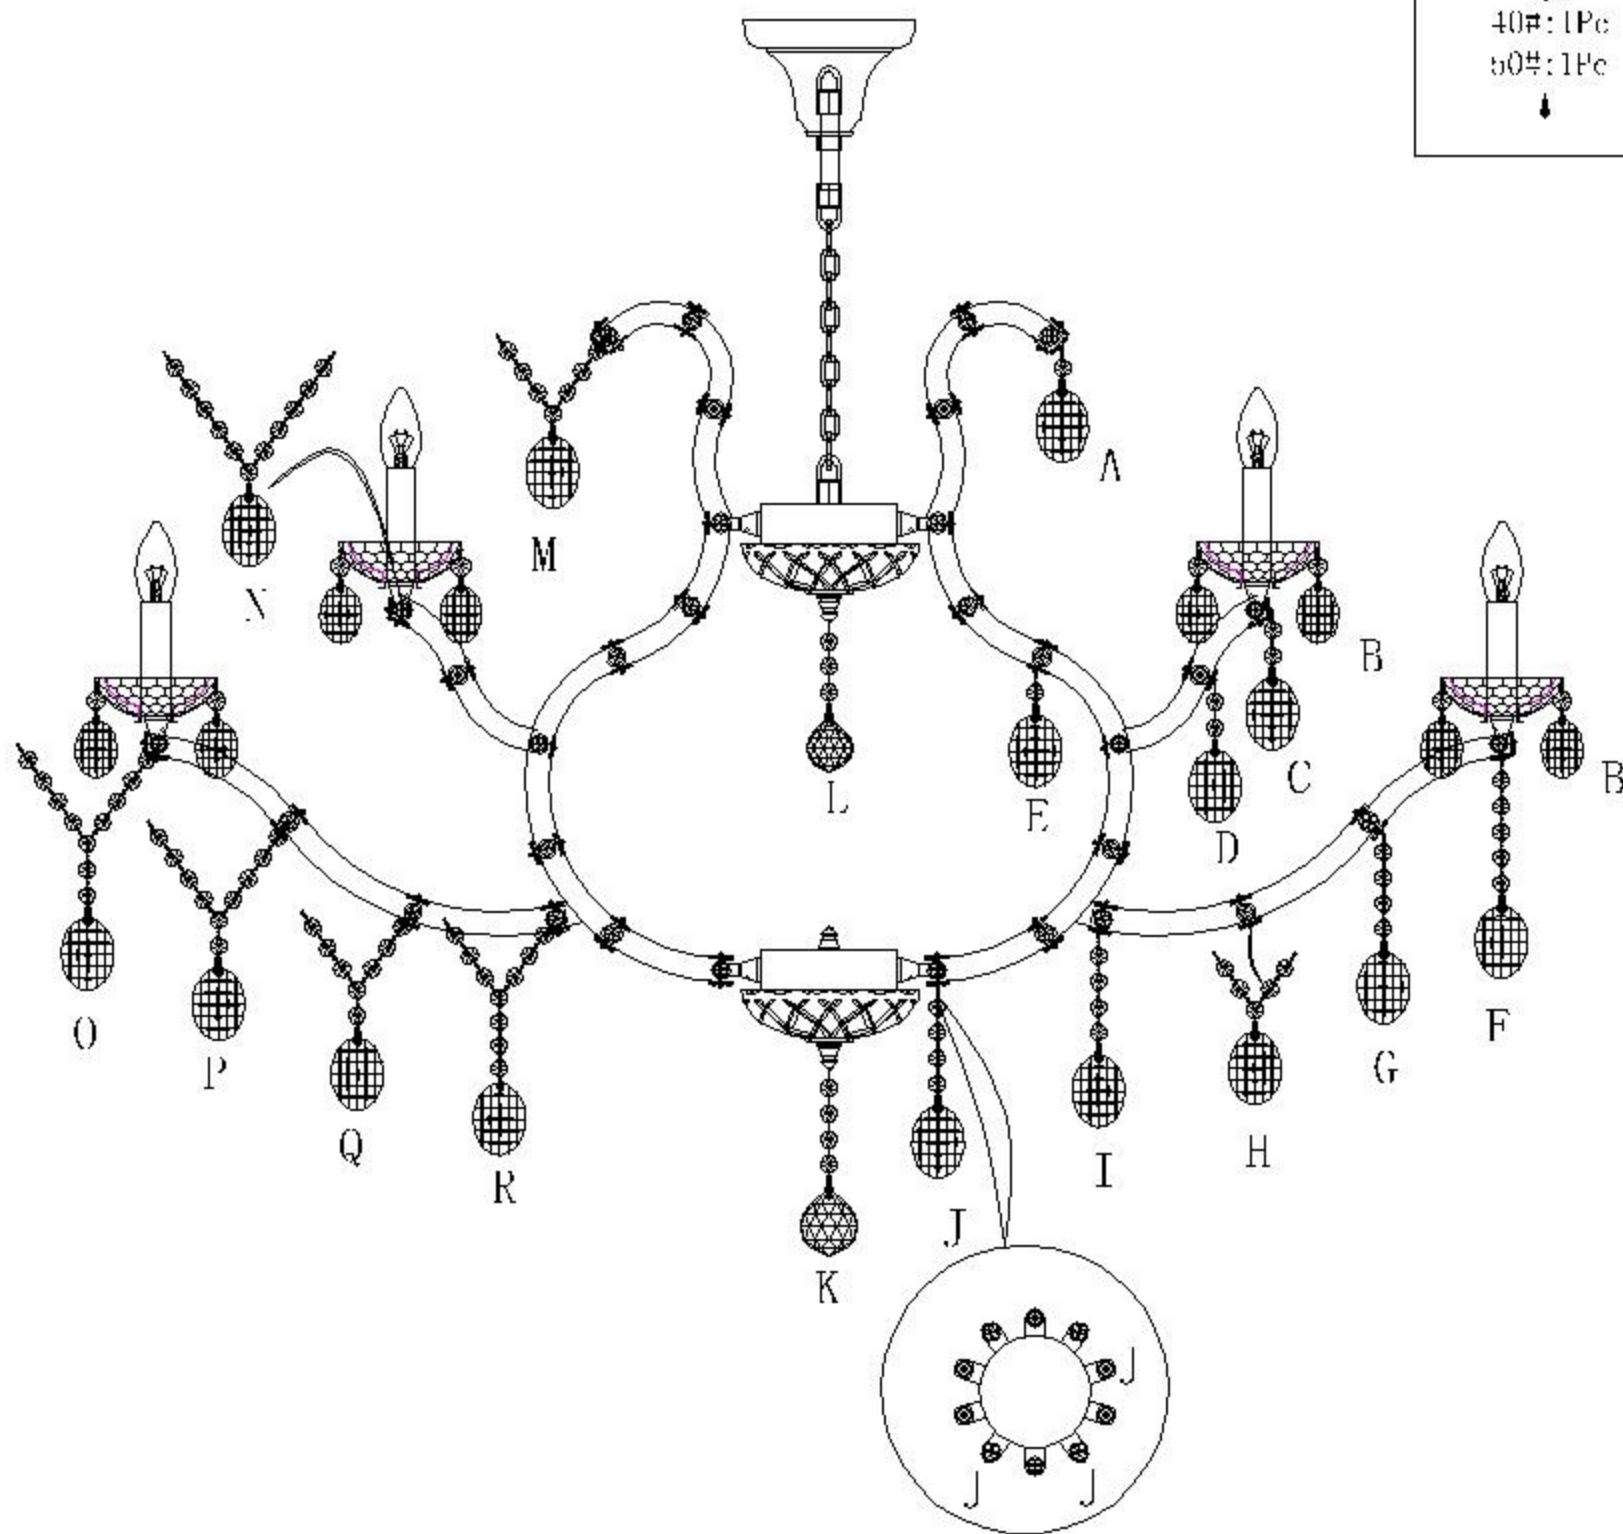

Specification of installation

In order to ensure safety use, please notice the following items:

- . Read and understand the whole Specification.
- . Suitable for the use of 220~240v and 50~60Hz.
- . Please wear gloves as installment and avoid rot on the surface of plating.
- . Must be installed on the fixed places and be checked annually.
- . Please turn off the lighting source by soft cloth as cleaning prohibited to use of rotted detergent.
- . Please connect with the local sales service centhr when there are any abnormality.

CEILING PAN SIZE

FIXTURE SIZE:

Product coding: HOLLYWOOD SP20+10

 2":120Pcs
 2.5":175Pcs
 40#:1Pc
 50#:1Pc

- | | | | | |
|---|---|---|--|---|
| <p>A</p>  14#/1+2.5"
10Pcs | <p>B</p>  14#/1+2"
120Pcs | <p>C</p>  14#/2+2.5"
10Pcs | <p>D</p>  14#/2-2.5"
10Pcs | <p>E</p>  14#/1+2.5"
10Pcs |
| <p>F</p>  14#/5 2.5"
20Pcs | <p>G</p>  14#/4+2.5"
20Pcs | <p>H</p>  14#/5 2.5"
10Pcs | <p>I</p>  14#/4+2.5"
10Pcs | <p>J</p>  14#/4+2.5"
5Pcs |
| <p>K</p>  14#/4+50#
1Pc | <p>L</p>  14#/3+10#
1Pc | <p>M</p>  11#/7+2.5"
10Pcs | <p>N</p>  14#/11-2.5"
10PCS | |
| <p>O</p>  11#/9+2+2.5"
20PCS | <p>P</p>  14#/9 1 2.5"
10PCS | <p>Q</p>  14#/7+1+2.5"
10PCS | | |
| <p>R</p>  14#/7+3+2.5"
10PCS | | | | |